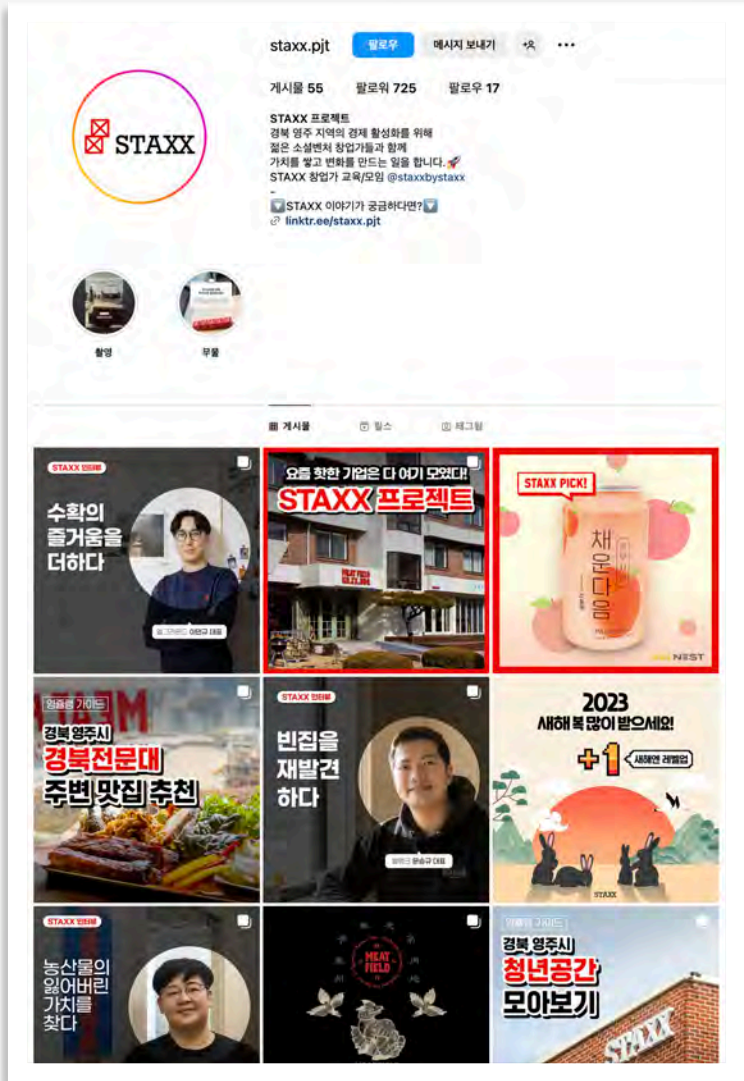

SOCIAL CONVERGENCE

2023

instagram.com/staxx.pjt/

STAXX

STAXX PROJECT

CLIENT	SK스페셜티
KEY MISSION	공식 블로그 / 페이스북 / 인스타그램 / 카카오톡 채널 운영
PLATFORM	Tistory Blog ☒ Facebook ☒ Instagram ☒ Kakao Talk Channel ☒
MAN POWER	Channel Director ☒ Contents Planner ☒ Editor ☒ Photographer ☒ Graphic Designer ☒