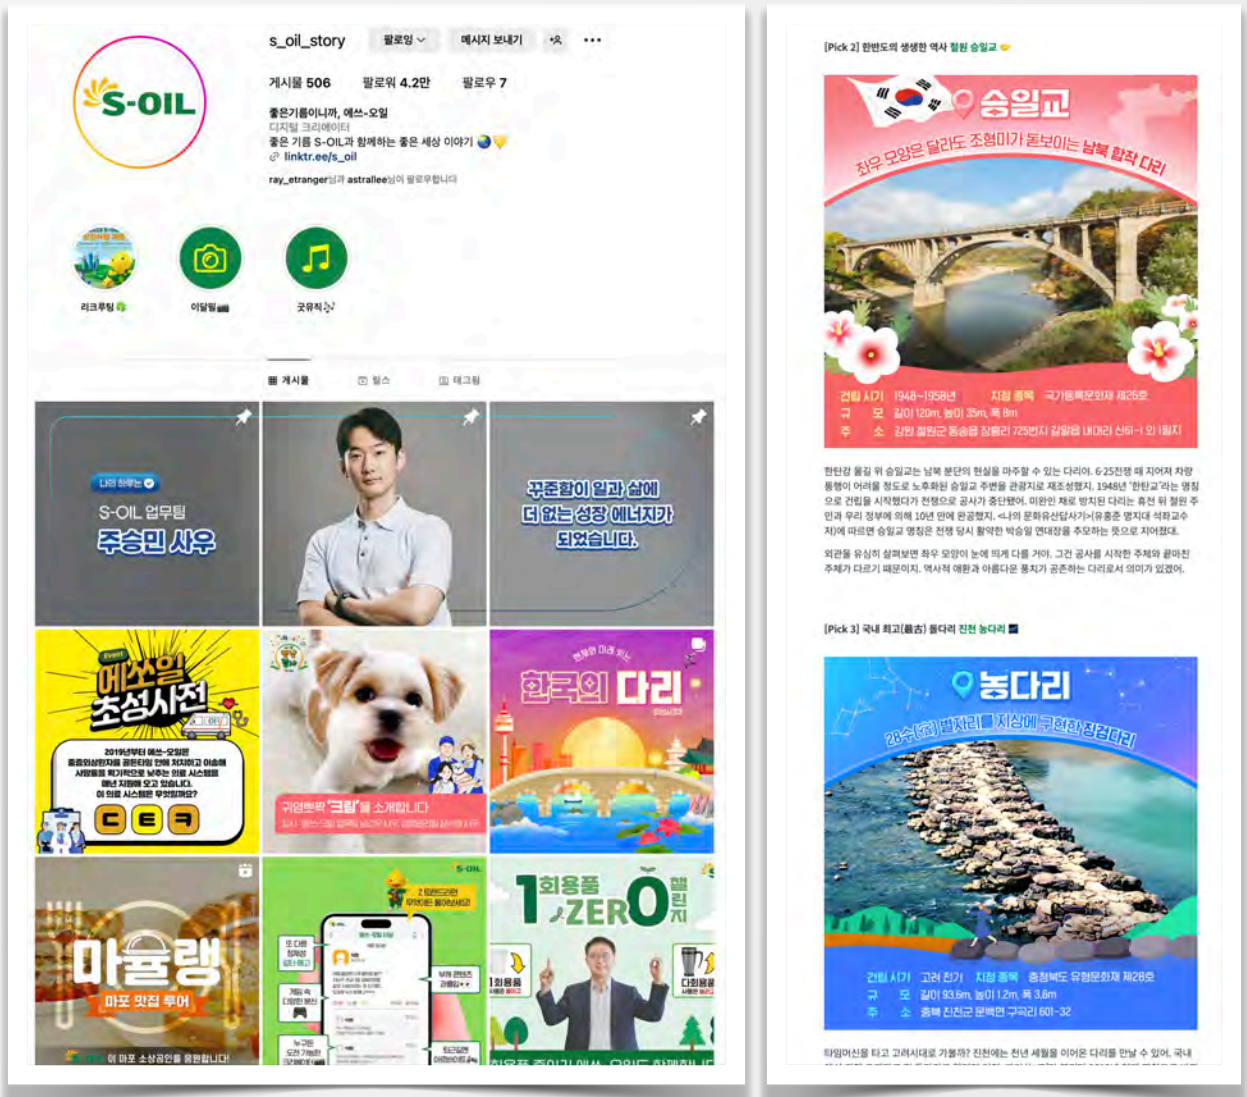

SOCIAL CONVERGENCE

2023

instagram.com/s\_oil\_story