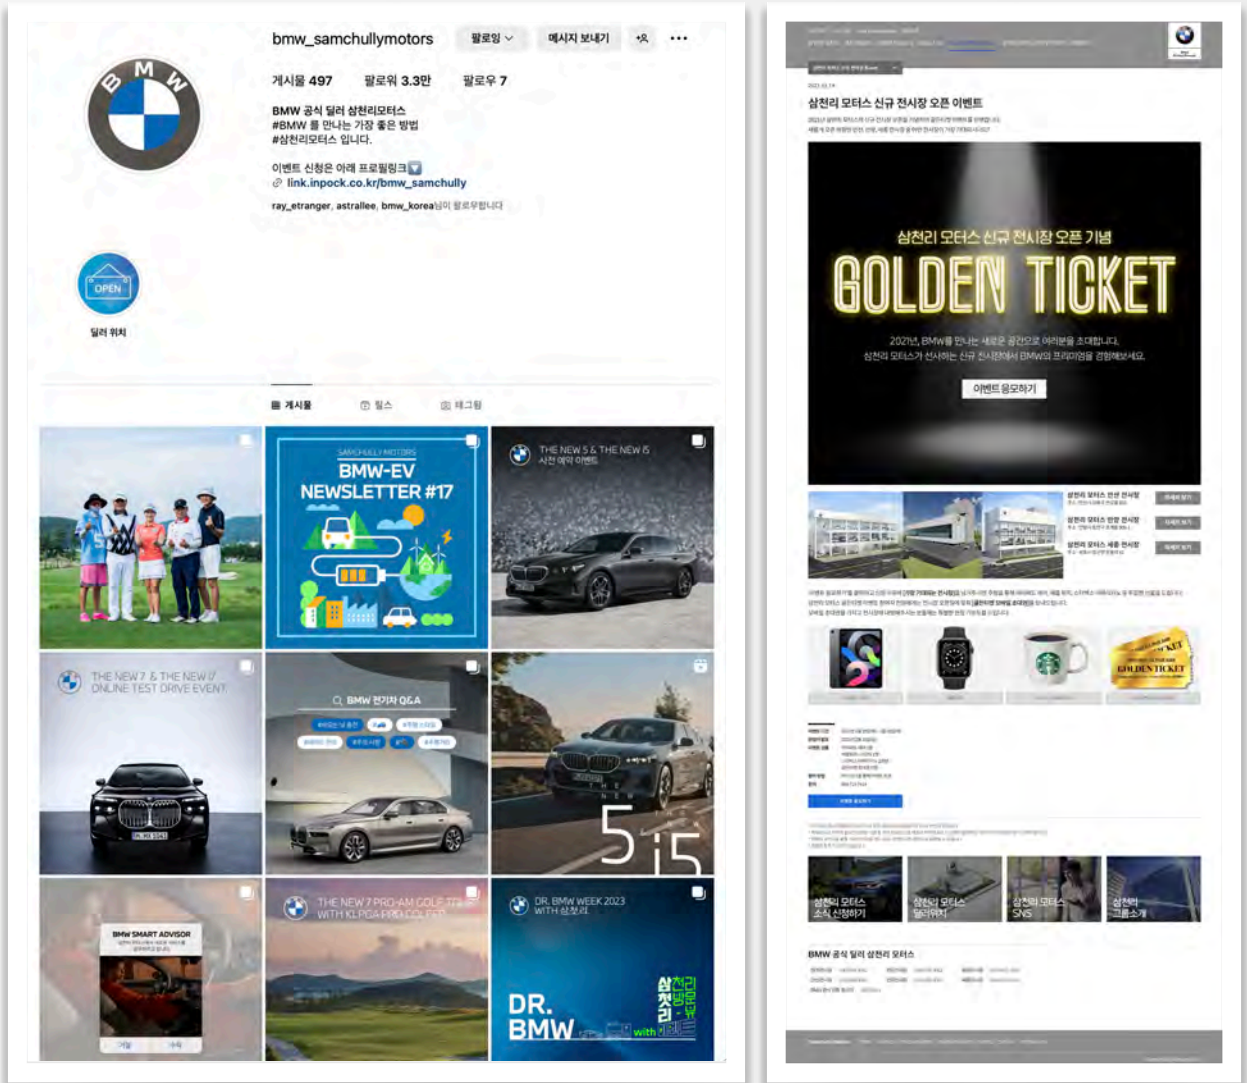

SOCIAL CONVERGENCE

2024

instagram.com/bmw_samchullymotors

BMW 삼천리 모터스 소셜채널

SAMCHULLY MOTORS

CLIENT	BMW 삼천리 모터스	
KEY MISSION	공식 페이스북 / 인스타그램 / 카카오톡 채널 운영 / 홈페이지 기획	
PLATFORM	Facebook	☒
	Instagram	☒
	Kakao Talk Channel	☒
	Homepage	☒
MAN POWER	Channel Director	☒
	Contents Planner	☒
	Editor	☒
	Photographer	☒
	Graphic Designer	☒