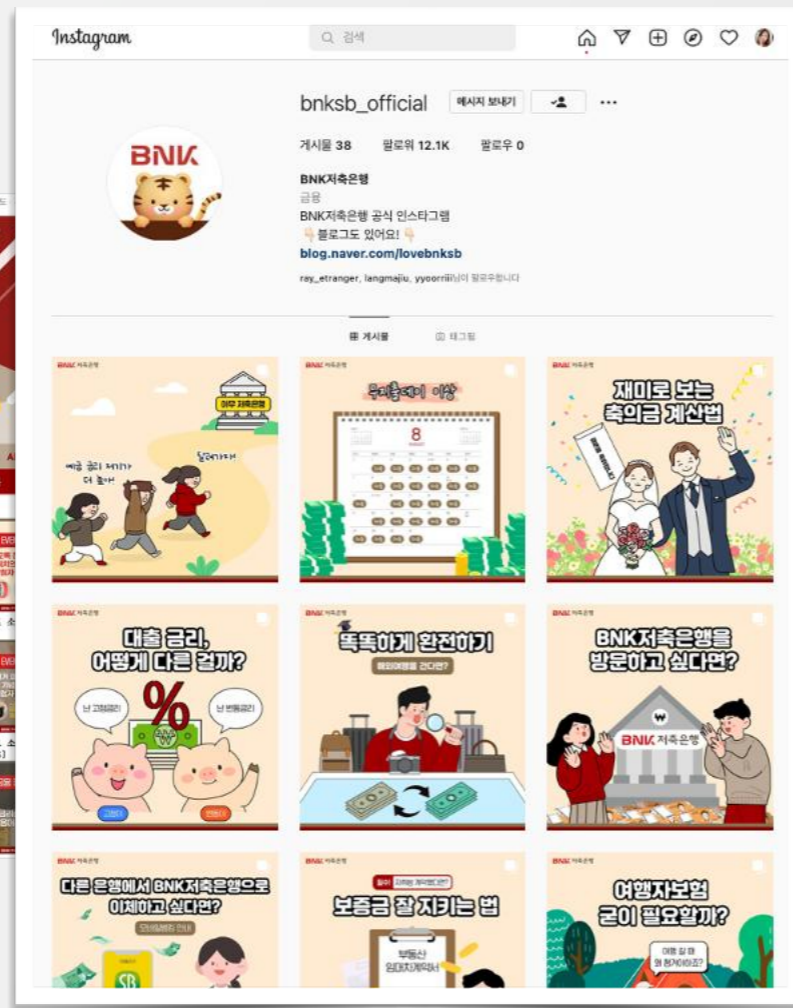

SOCIAL CONVERGENCE

2022

blog.naver.com/lovebnksb

BNK저축은행 소셜채널

BNK SAVINGS BANK

CLIENT	BNK저축은행	
KEY MISSION	공식 블로그 / 인스타그램 / 카카오톡 채널 운영	
PLATFORM	NAVER Blog	☒
	Instagram	☒
	Kakao Talk Channel	☒
MAN POWER	Channel Director	☒
	Contents Planner	☒
	Editor	☒
	Photographer	☐
	Graphic Designer	☒