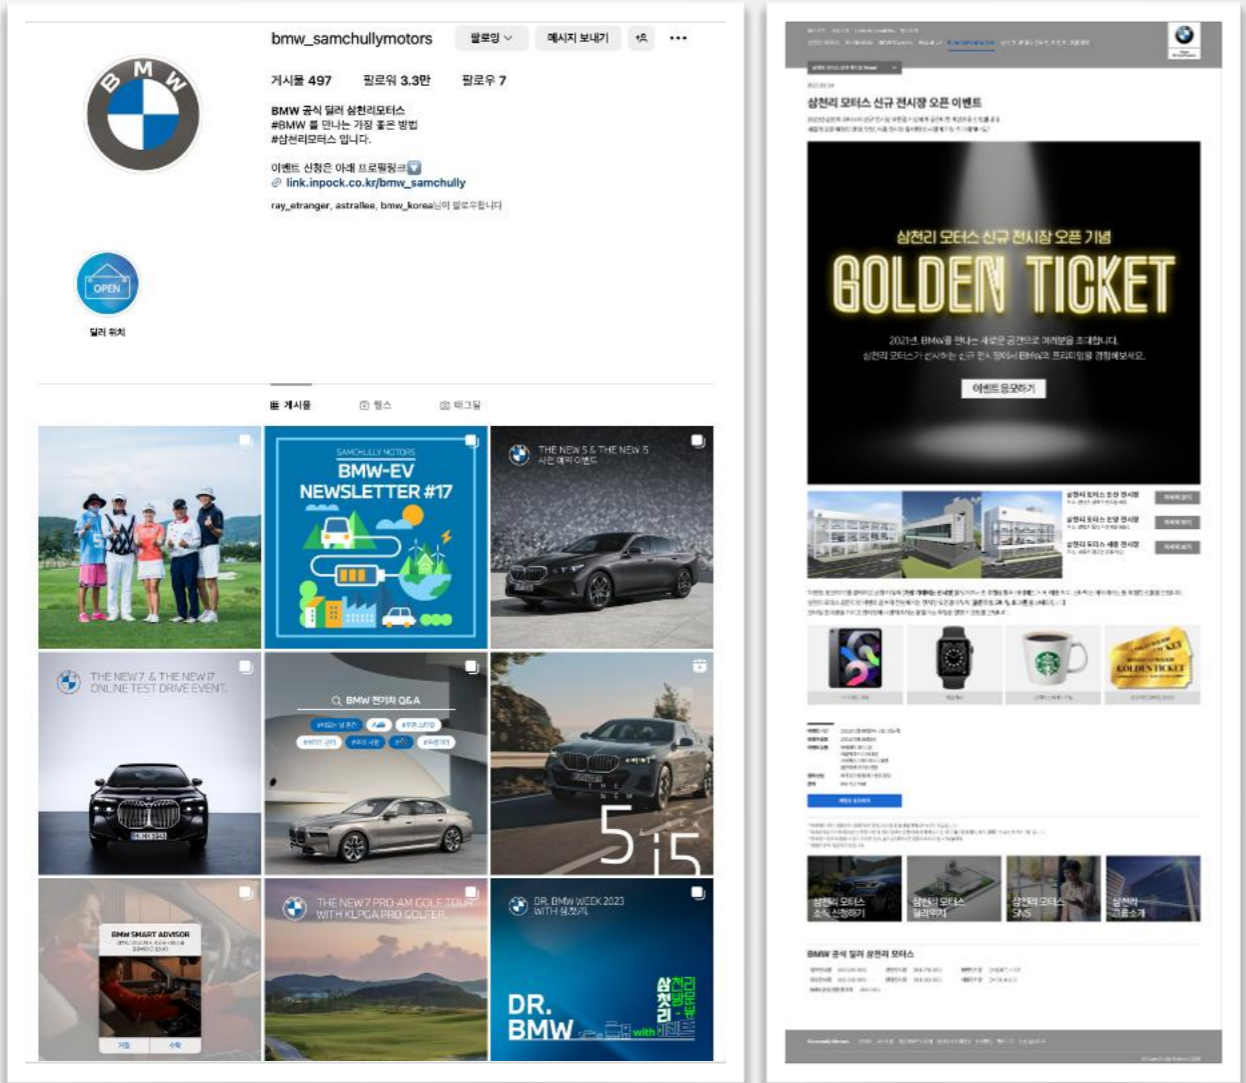

Editor

Photographer

Graphic Designer

SOCIAL CONVERGENCE

2024

instagram.com/bmw_samchullymotors

BMW 삼천리 모터스 소셜채널

SAMCHULLY MOTORS