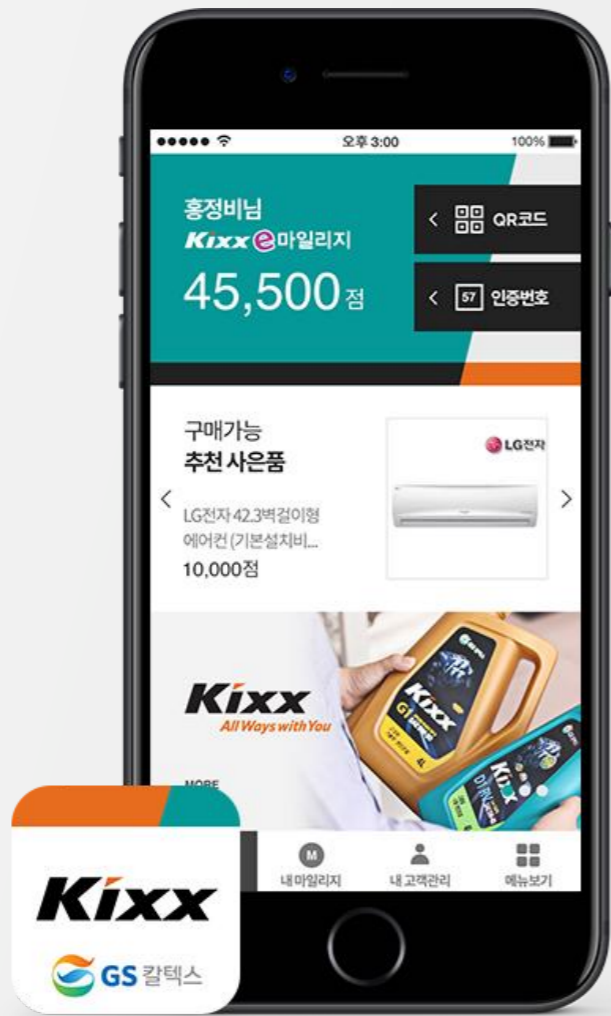

SOCIAL **CONVERGENCE**

2018

GS 윤활유 App

GS ENGINE OIL APP

M Tablet PC

CLIENT	GS 윤활유	
KEY MISSION	GS 윤활유 앱 리뉴얼 및 기능개선	
PLATFORM	ios	☒
	Android	☒
TASK FORCE	Streatgy Comm.	☒
	UI/UX Plan	☒
	Design	☒
	Publishing	☒
	GUI Guide	☒