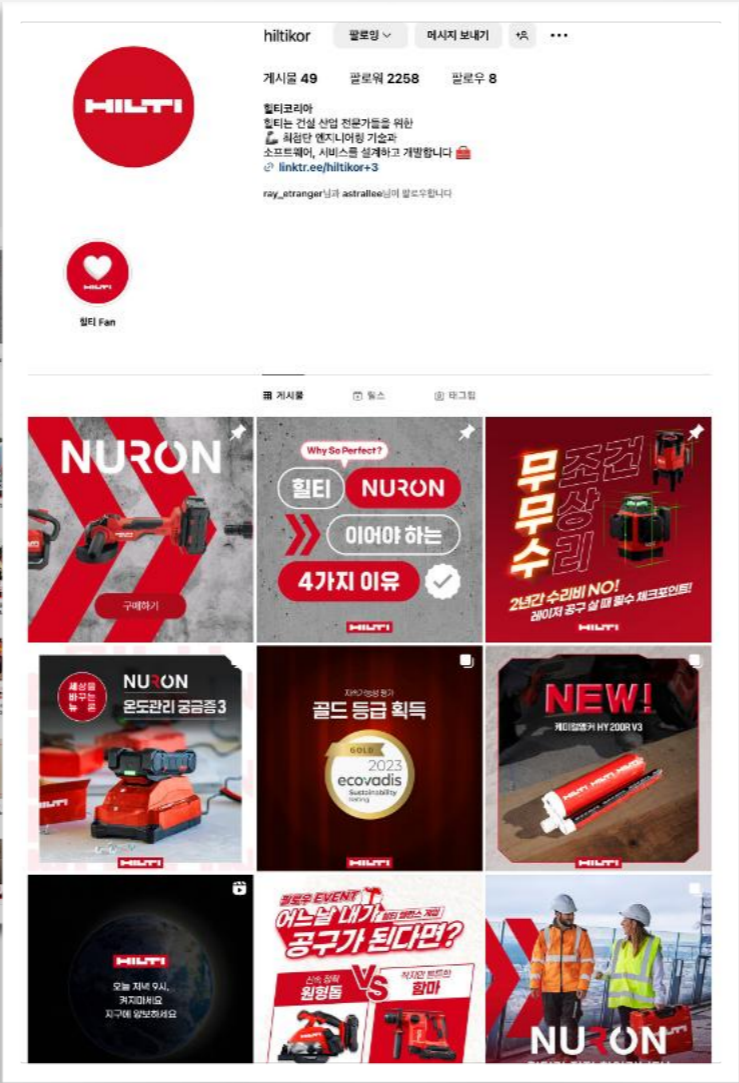

SOCIAL CONVERGENCE

2024

instagram.com/hiltikor

힐티 코리아

HILTI KOREA

CLIENT	힐티 코리아	
KEY MISSION	공식 유튜브 / 페이스북 / 인스타그램 / 카카오톡 채널 운영	
PLATFORM	Youtube	☒
	Facebook	☒
	Instagram	☒
	Kakao Talk Channel	☒
MAN POWER	Channel Director	☒
	Contents Planner	☒
	Editor	☒
	Photographer	☒
	Graphic Designer	☒