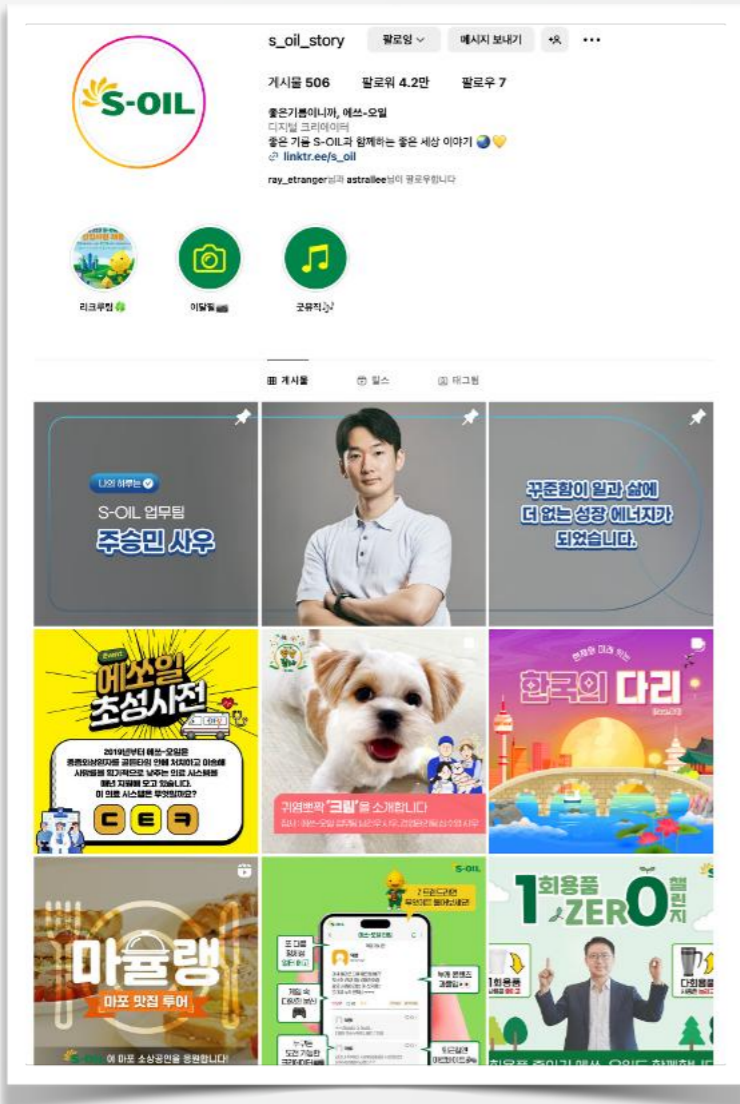

SOCIAL CONVERGENCE

2023

instagram.com/s_oil_story